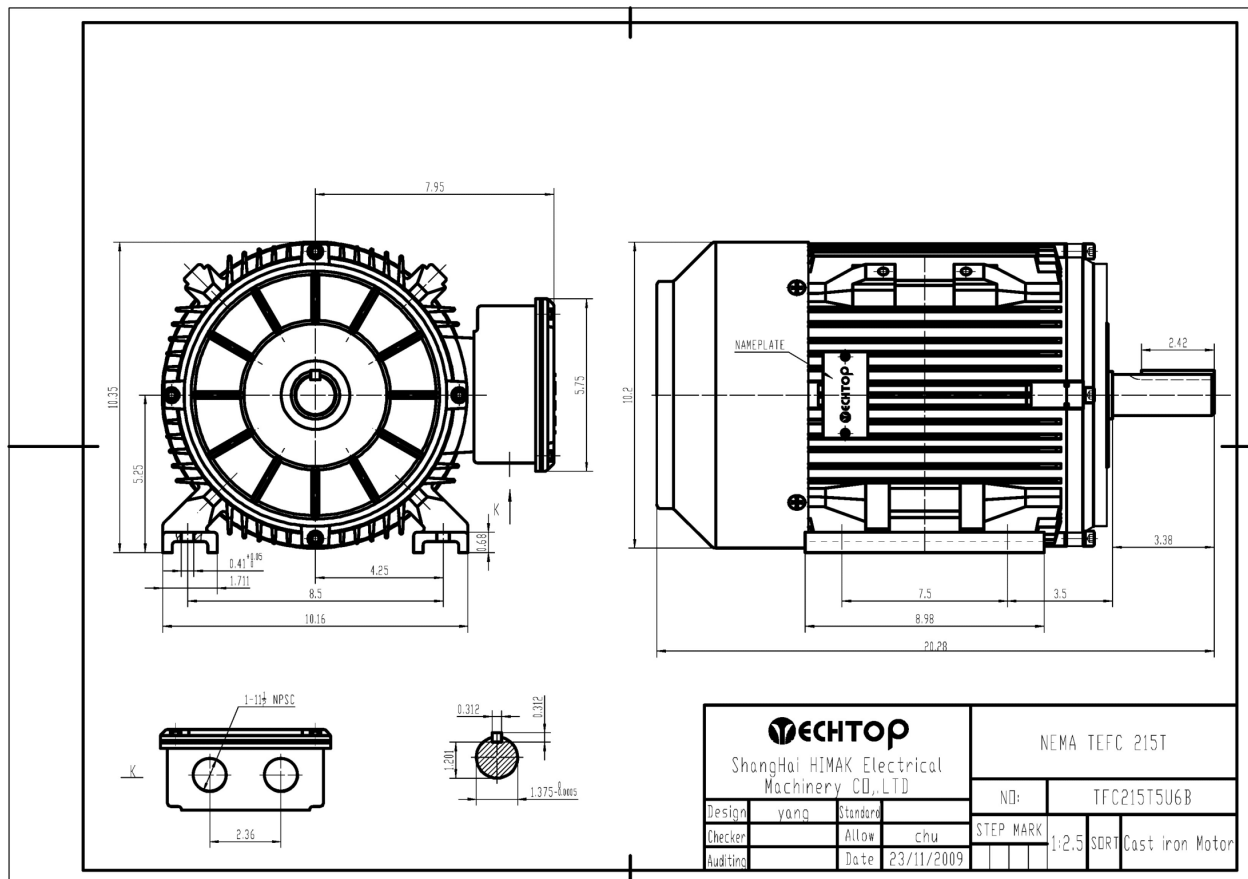

MOTOR MODEL:	BK3-CI-TF-215T-6-B-G-5
FACTORY TYPE:	-

NEMA Cast Iron, TEFC

Techtop Industries

 2815 Colonnades Court
 Peachtree Corners, GA 30071
 Tel: 678-436-5540
 E-Mail: info@techttopind.com