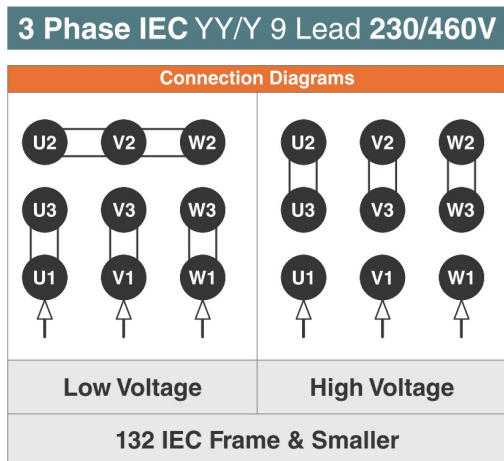

<b>MOTOR MODEL:</b>	GR3-AL-TF-132SB3-4-B-D-7.5
<b>FACTORY TYPE:</b>	TAX

IE3 IEC Cast Aluminum, TEFC

**Notes:** 9 Lead / 9 Post Connection  
Motors pre-wired high voltage as shown above

<b>MOTOR MODEL:</b>	GR3-AL-TF-132SB3-4-B-D-7.5
<b>FACTORY TYPE:</b>	TAX