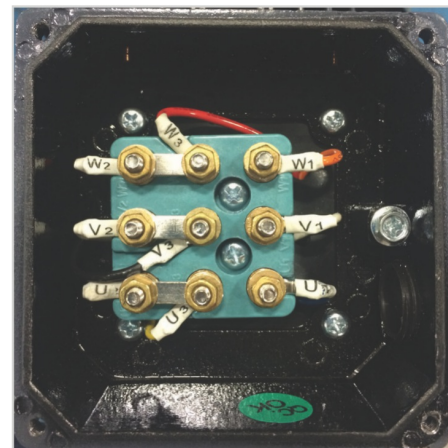

<b>MOTOR MODEL:</b>	GR3-AL-TF-132SB3-4-B-D-7.5
<b>FACTORY TYPE:</b>	TAX

IE3 IEC Cast Aluminum, TEFC

**Notes:** 9 Lead / 9 Post Connection  
Motors pre-wired high voltage as shown above

<b>MOTOR MODEL:</b>	GR3-AL-TF-132SB3-4-B-D-7.5
<b>FACTORY TYPE:</b>	TAX