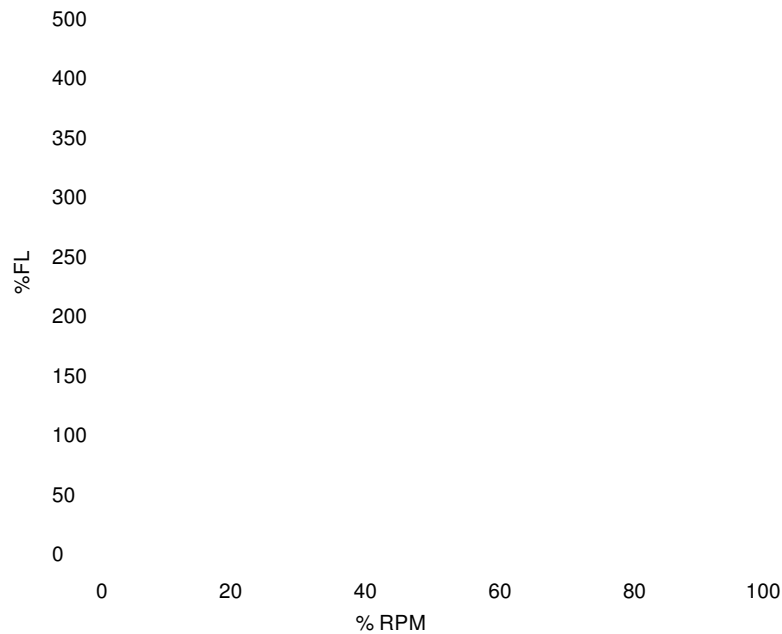

NEMA Premium

<b>MOTOR MODEL:</b>	GR3-AL-TF-213T-6-B-F-3
<b>FACTORY TYPE:</b>	TXA

**NEMA**

Premium NEMA Cast Aluminum, TEFC

Non Sinusoidal (VFD) Output 3.0HP, 1175 RPM

Torque Speed (T-n) Curve

Performance Load Values, High Voltage, 60Hz

Torque Values	Torque lb-ft	% FLT	Performance Values
Locked Rotor Torque	-	-	Start Configuration
Pull-Up Torque	-	-	Starting Current (A)
Breakdown Torque	-	-	No-Load Current (A)
Full Load	-	-	No-Load Power Factor