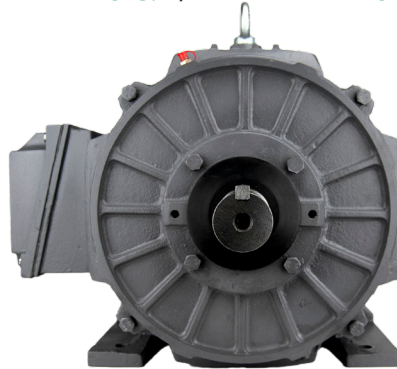

HP: 1–150
Pole: 2/4

Frame: 143T–445T
Volt: 208–230/460V

RPM: 1800/3600
BODY: T

STANDARD FEATURES

- NEMA Premium Efficiency
- Inverter Rated - 15:1 Constant Torque
- MG 1 Part 31 Compliant for VFD use
- IP 23 Rated - 40° Ambient Rating
- Double Lip Oil Seals on DE & ODE
- 1.25 SF up to 50HP (1.15 for larger frames)
- Vacuum Pressure Impregnated Winding
- Tropicalization Protection on Winding
- 1045 Steel Shaft (through 326T), 4140 (360T and up)
- Zerk Regreasable Bearings 254 Frame & Larger
- Nipple Seals Between Conduit Box and Body
- Rubber Slinger
- Conduit Box is 90° Rotatable
- Class H Insulation with Class F Stator
- C Flanges Available
- 36 Month Warranty from Date of Purchase