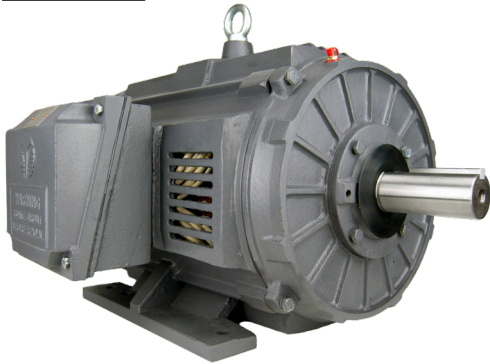

HP: 1–150
Pole: 2/4

Frame: 143T–445T
Volt: 208–230/460V

RPM: 1800/3600
BODY: T

STANDARD FEATURES

- NEMA Premium Efficiency
- Inverter Rated - 15:1 Constant Torque
- MG 1 Part 31 Compliant for VFD use
- IP 23 Rated - 40° Ambient Rating
- Double Lip Oil Seals on DE & ODE
- 1.25 SF up to 50HP (1.15 for larger frames)
- Vacuum Pressure Impregnated Winding
- Tropicalization Protection on Winding
- 1045 Steel Shaft (through 326T), 4140 (360T and up)
- Zerk Regreasable Bearings 254 Frame & Larger
- Nipple Seals Between Conduit Box and Body
- Rubber Slinger
- Conduit Box is 90° Rotatable
- Class H Insulation with Class F Stator
- C Flanges Available
- 36 Month Warranty from Date of Purchase