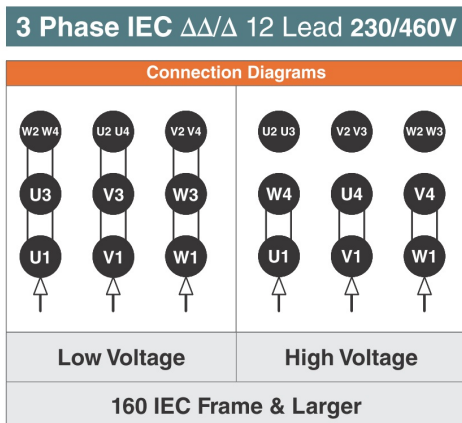

MOTOR MODEL:	GR3-CI-TF-225MB35-4-BR-D-60
FACTORY TYPE:	TCX

IE3 IEC Cast Iron, TEFC

Notes: 12 Lead / 9 Post Connection
Motors pre-wired high voltage as shown above

MOTOR MODEL:	GR3-CI-TF-225MB35-4-BR-D-60
FACTORY TYPE:	TCX